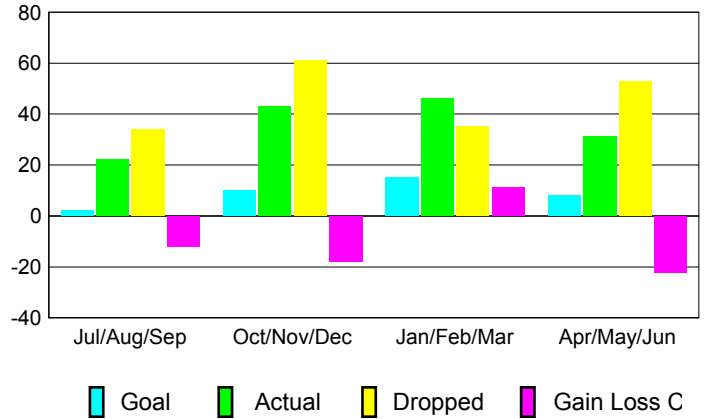

GMT: **TERRY GRAHAM**

Location: **ONTARIO**

GMT CA: **2**

**CLUBS**

Month	New Club Goal	Actual New Clubs	Actual Dropped Clubs	Gain/Loss of Clubs
<b>2012-2013</b>				
Jul/Aug/Sep	0	0	0	0
Oct/Nov/Dec	0	0	0	0
Jan/Feb/Mar	0	0	0	0
Apr/May/Jun	0	0	1	-1
<b>Totals</b>	<b>0</b>	<b>0</b>	<b>1</b>	<b>-1</b>

**Club Results 2012-2013**  
Goal, New, Dropped, Gain/Loss

**YTD Status Quo Clubs 2012-2013**

Status Quo Clubs Compared to Status Quo Members

**Club Gain/Loss 2012-2013**

**MEMBERSHIP**

Month	Net Memb Goal	Actual New Memb	Actual Dropped Memb	Gain/Loss of Memb
<b>2012-2013</b>				
Jul/Aug/Sep	2	22	34	-12
Oct/Nov/Dec	10	43	61	-18
Jan/Feb/Mar	15	46	35	11
Apr/May/Jun	8	31	53	-22
<b>Totals</b>	<b>35</b>	<b>142</b>	<b>183</b>	<b>-41</b>

**Membership Results 2012-2013**  
Goal, New, Dropped, Gain/Loss

**Gender Comparison 2012-2013**

**Membership Gain/Loss 2012-2013**